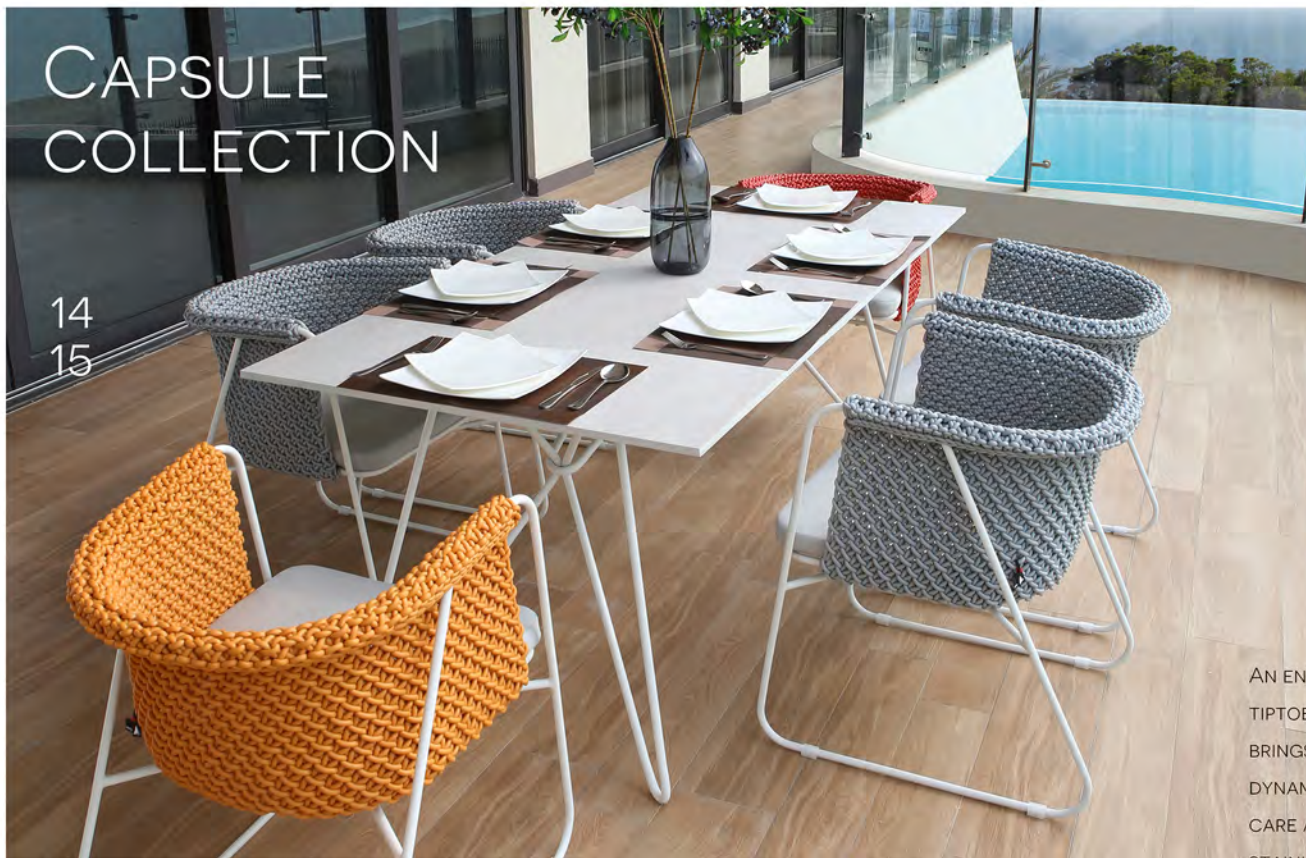

10
11

CAPSULE COLLECTION

12
13

CAPSULE COLLECTION

14
15

AN ENVELOPING EMBRACE DANCING ON TIPTOES, THE CAPSULE COLLECTION BRINGS COMFORT AND ELEGANCE IN A DYNAMIC COMBINATION. WOVEN WITH CARE AND SUPPORTED BY REINFORCED STAINLESS STEEL FRAME, THE CAPSULE CHAIR IS ACCOMPANIED PERFECTLY BY THE GRACEFUL DINING TABLE, AN IDEAL SETTING FOR THOSE LONG, EASY AFTERNOONS AND ENDLESS SUMMERS.