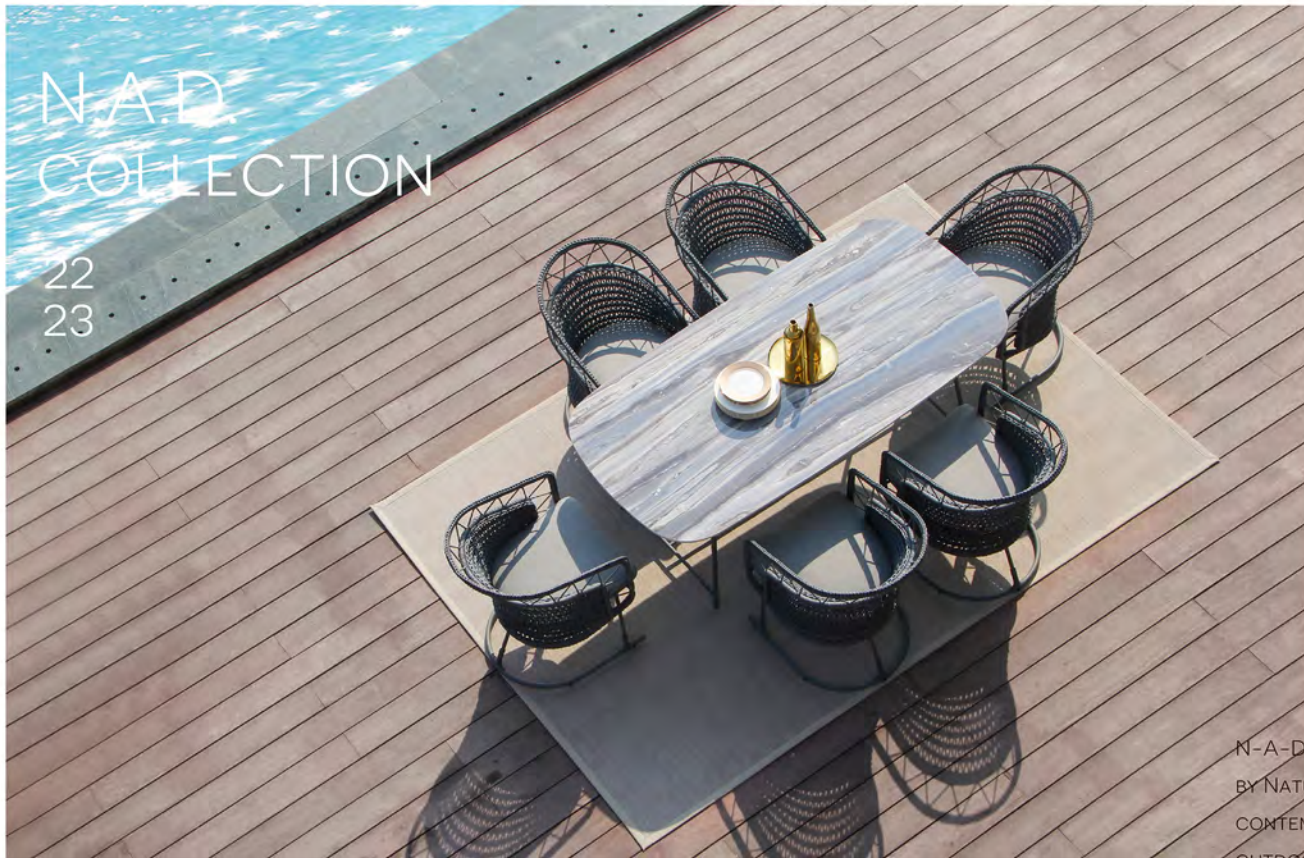

16
17

N.A.D.
COLLECTION

18
19

N.A.D. COLLECTION

20
21

N.A.D. COLLECTION

22
23

N-A-D - AN ARTISTIC DESIGN INSPIRED BY NATURE. IT IS A SERIES OF CONTEMPORARY FURNITURE DESIGN FOR OUTDOOR CHILL & COMFY, MATCHING WITH SENSUOUS DETAILS & UNIQUE SILICONE MATERIALS . N-A-D IS A COLLECTION RESULTED AS A AESTHETIC PIECE THAT NEVER GOES OUT OF STYLE.